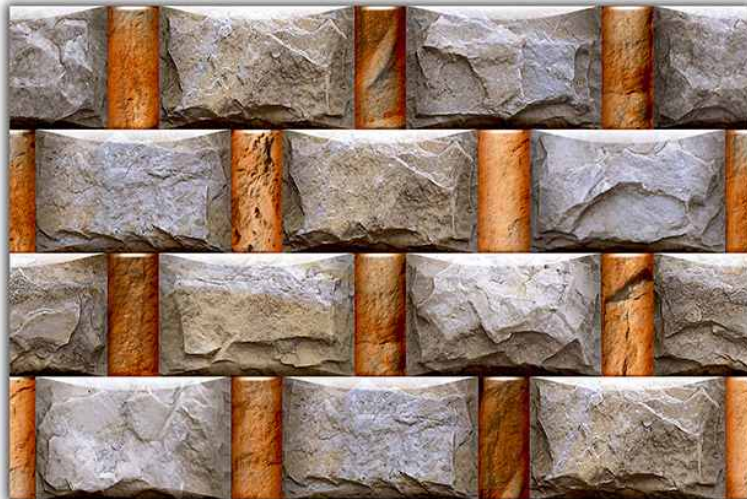

4524

300X450MM  
GLOSSY

Exclusive Digital Wall Tiles

4525

300X450MM  
GLOSSY

Exclusive Digital Wall Tiles

4526

300X450MM  
GLOSSY