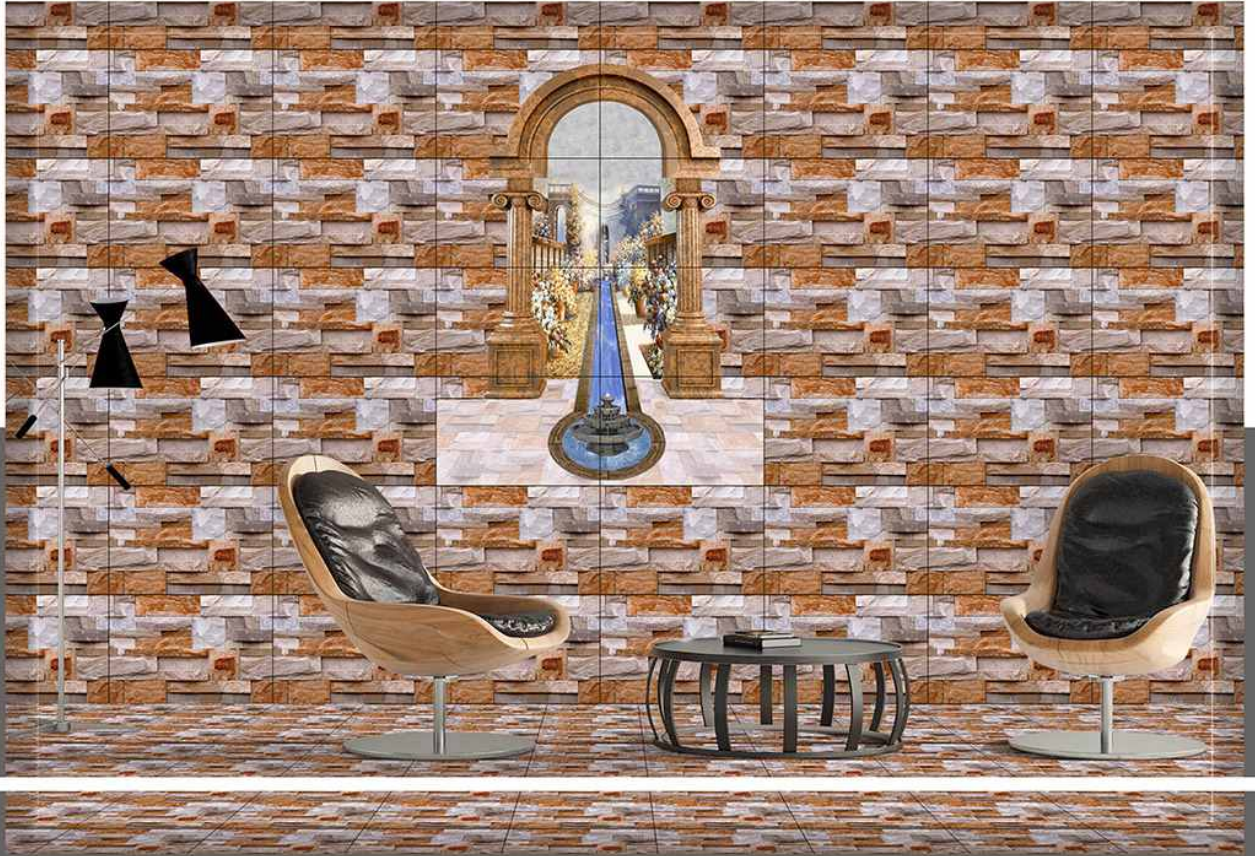

300X450MM
GLOSSY

Exclusive Digital Wall Tiles

DESERT STONE