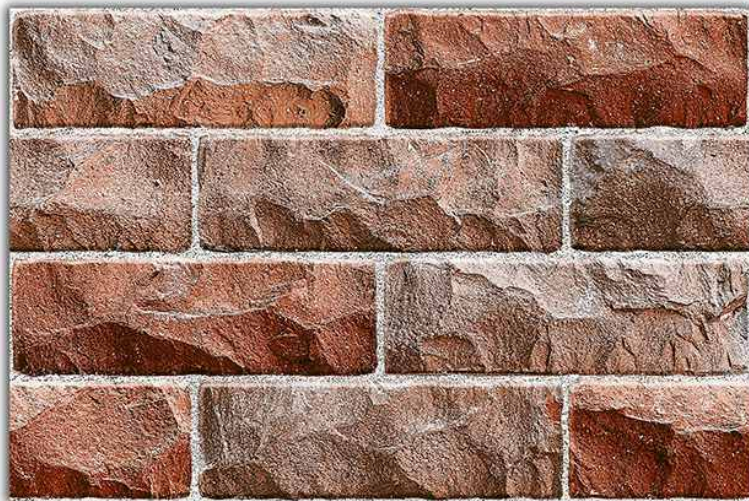

300X450MM
GLOSSY

Exclusive Digital Wall Tiles

4541