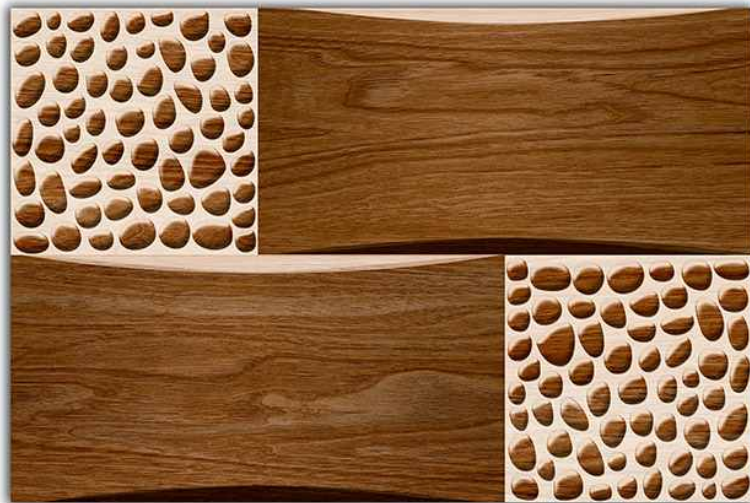

300X450MM  
GLOSSY

Exclusive Digital Wall Tiles

4516

300X450MM  
GLOSSY

Exclusive Digital Wall Tiles

4522

300X450MM  
GLOSSY

Exclusive Digital Wall Tiles