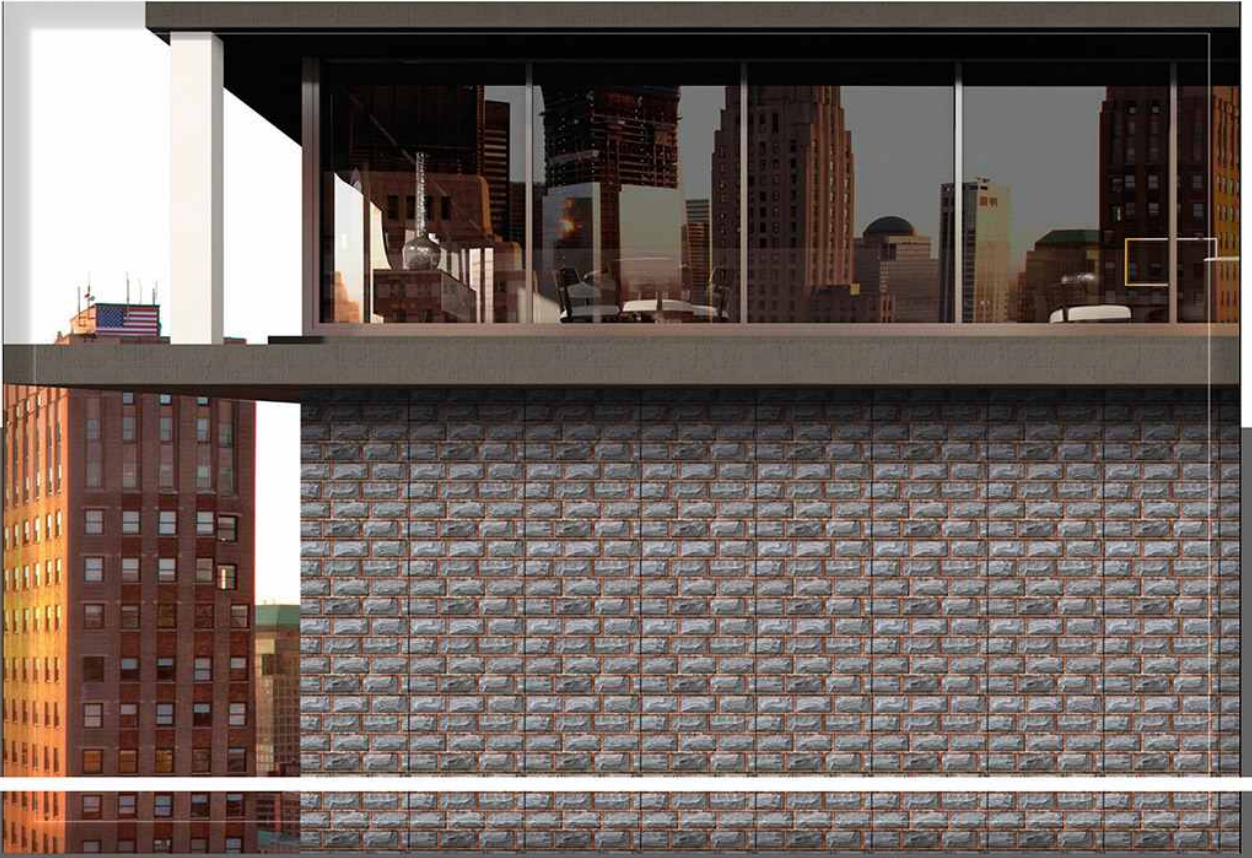

Exclusive Digital Wall Tiles

4538

300X450MM  
GLOSSY

Exclusive Digital Wall Tiles

4539

300X450MM  
GLOSSY

Exclusive Digital Wall Tiles

4540