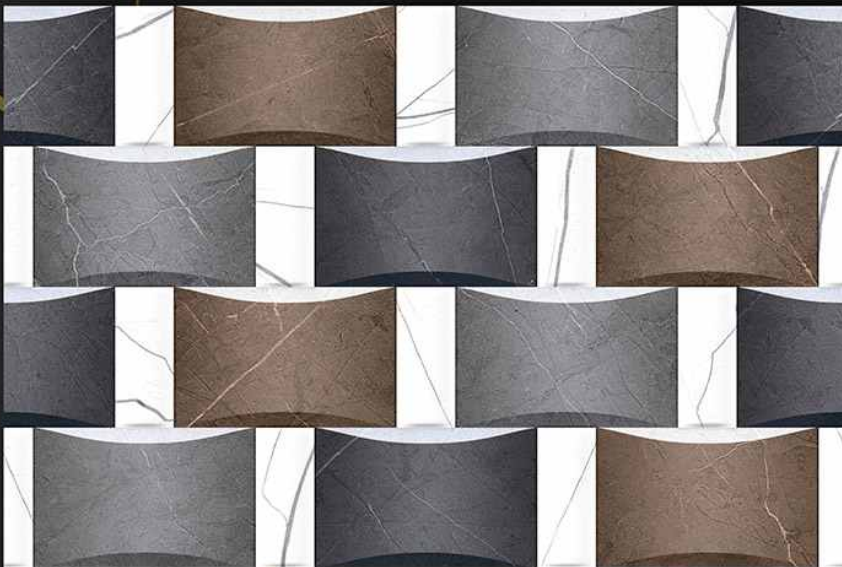

300x450 mm

Glossy Finish

4564

300x450 mm

Glossy Finish

4571

  
**AL PLUS**  
CORPORATION

300x450 mm