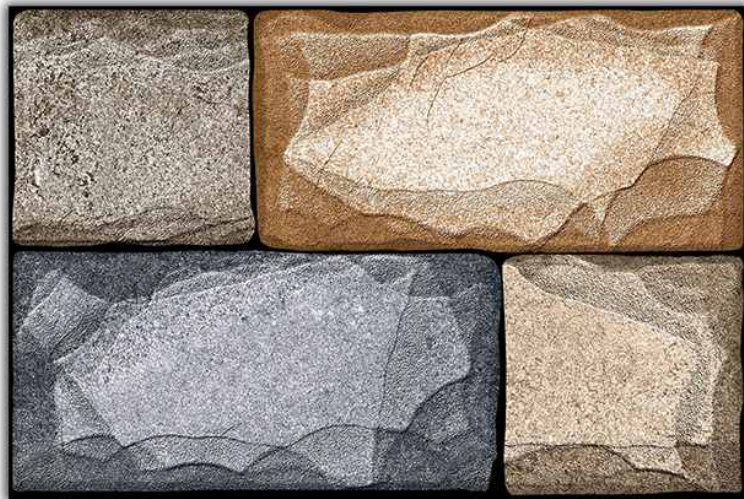

300X450MM
GLOSSY

Exclusive Digital Wall Tiles

4538