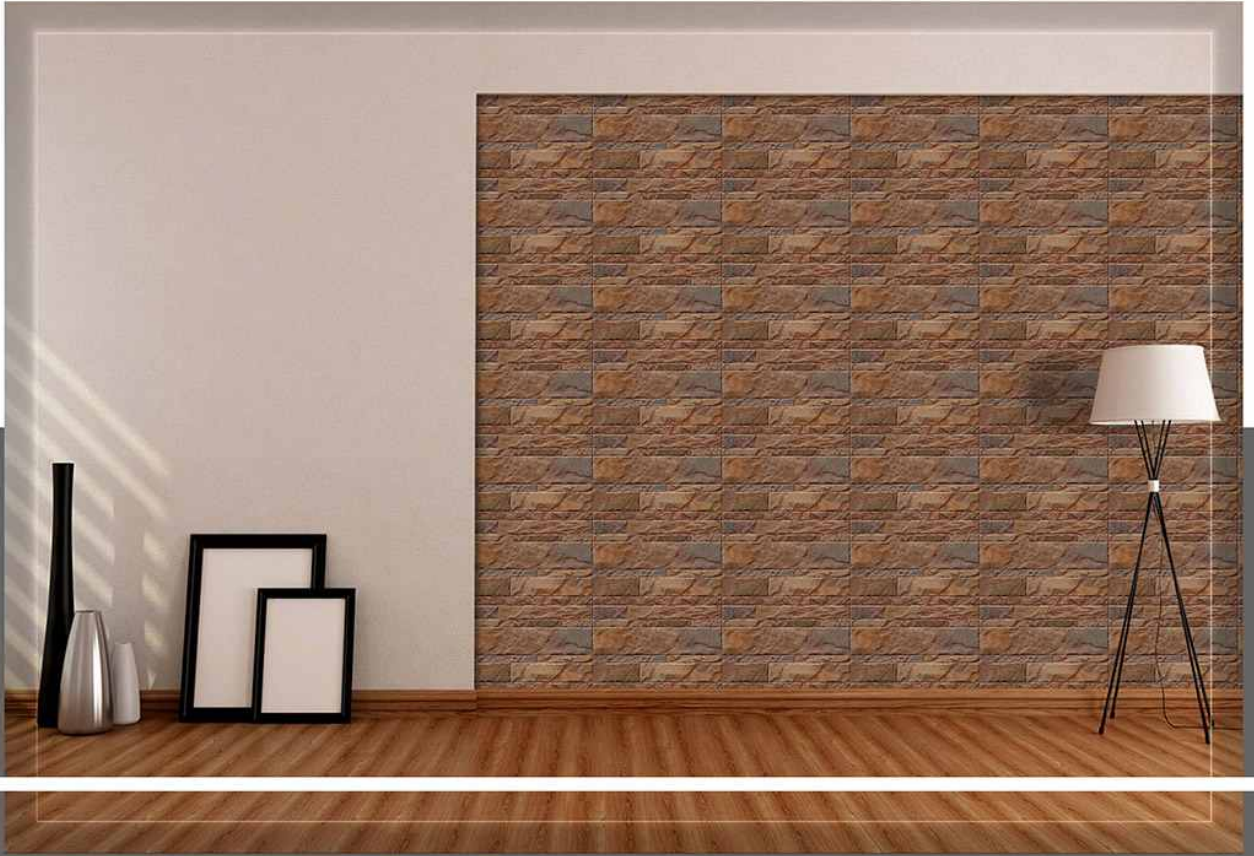

300X450MM
GLOSSY

Exclusive Digital Wall Tiles

4516