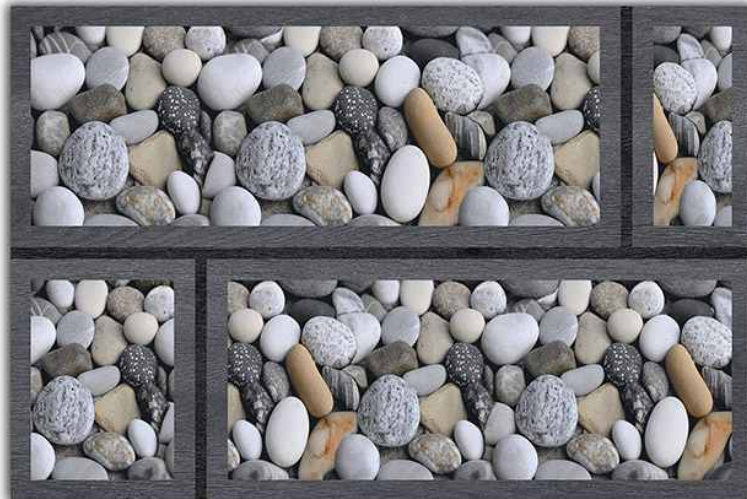

300X450MM
GLOSSY

Exclusive Digital Wall Tiles

4524