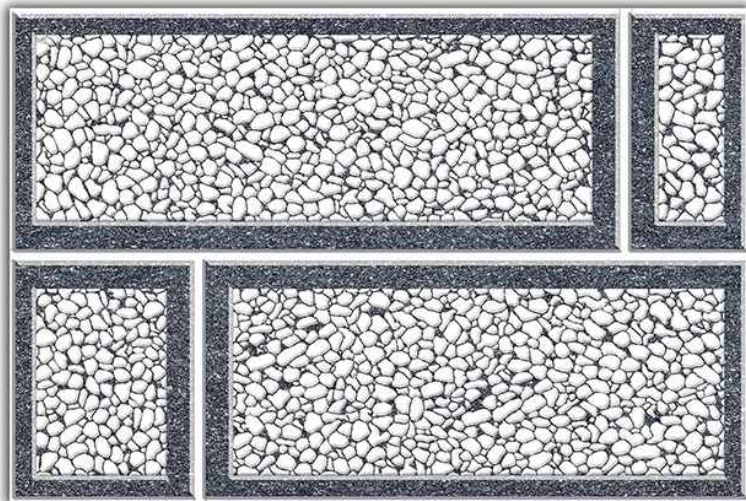

Exclusive Digital Wall Tiles

CANSTONE COPPER

300X450MM  
GLOSSY

Exclusive Digital Wall Tiles

CANSTONE GREY

300X450MM  
GLOSSY

Exclusive Digital Wall Tiles

CANSTONE WHITE