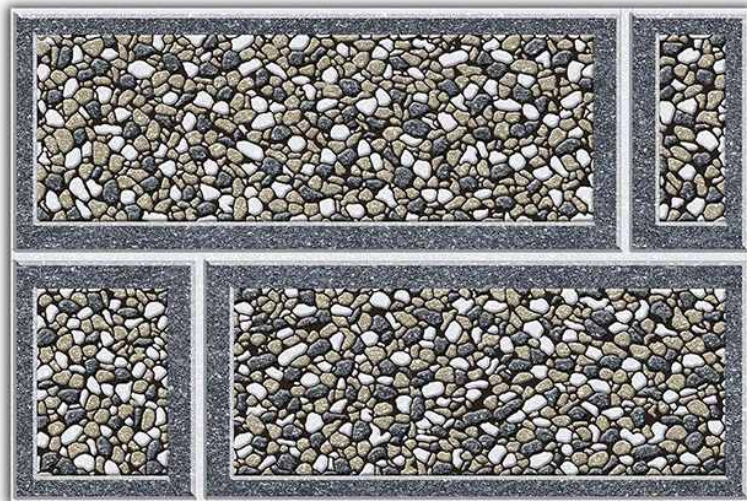

CANSTONE BLUE

300X450MM  
GLOSSY

Exclusive Digital Wall Tiles

CANSTONE BROWN

300X450MM  
GLOSSY

Exclusive Digital Wall Tiles

CANSTONE CHOCO

300X450MM  
GLOSSY