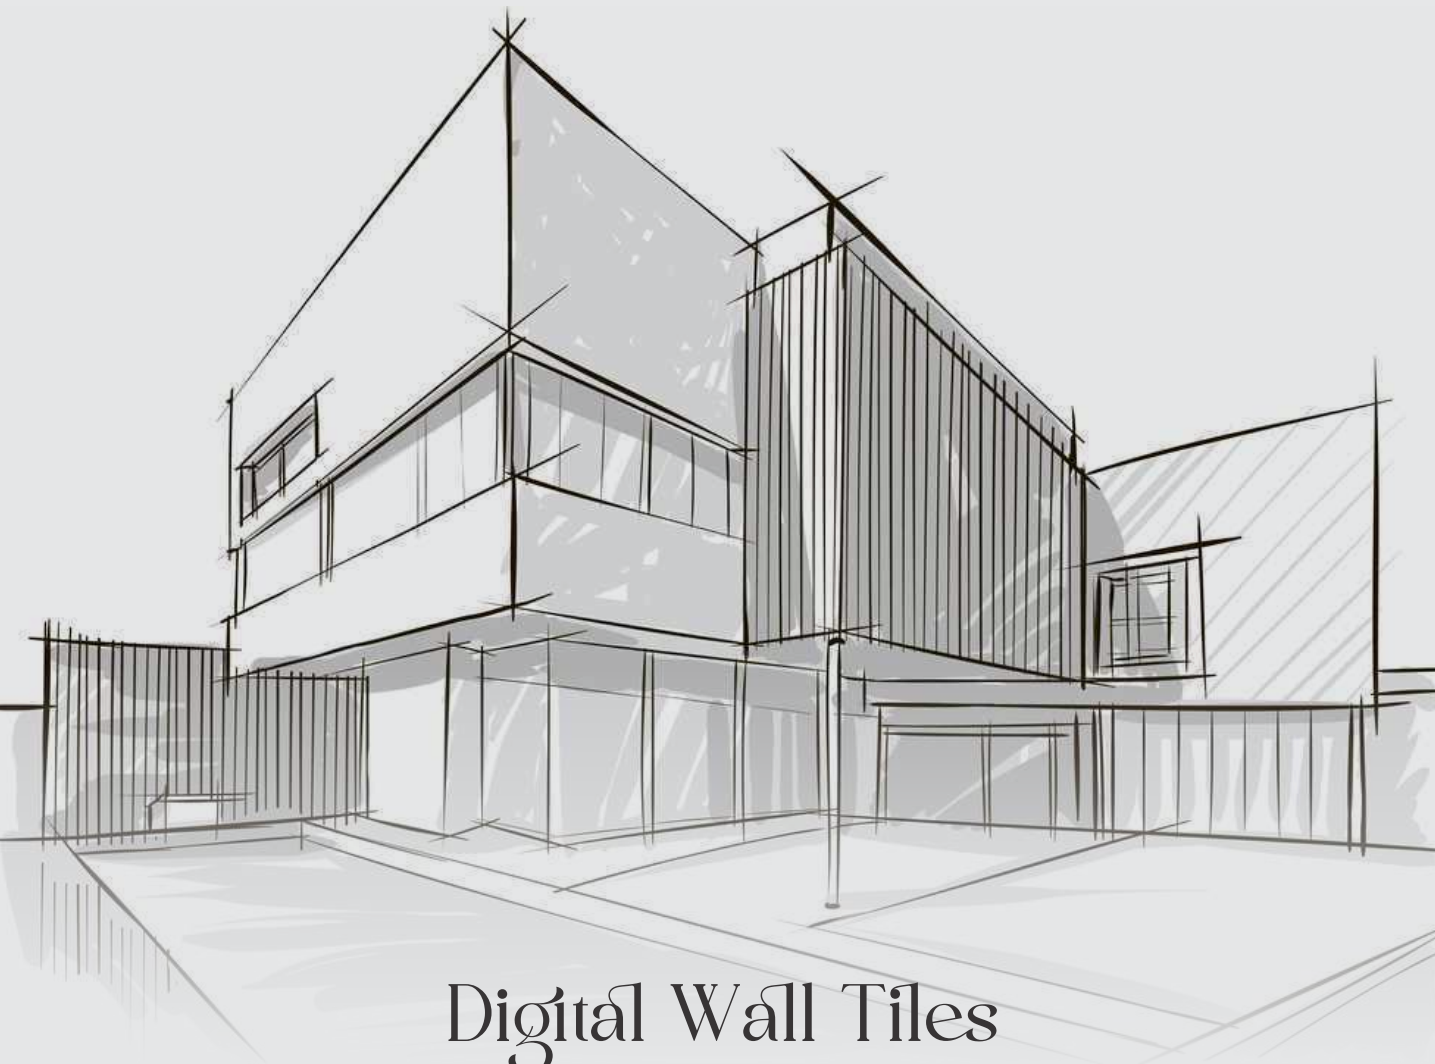

Your Design Goes Here

Digital Wall Tiles  
Glossy Elevation 300x450mm.