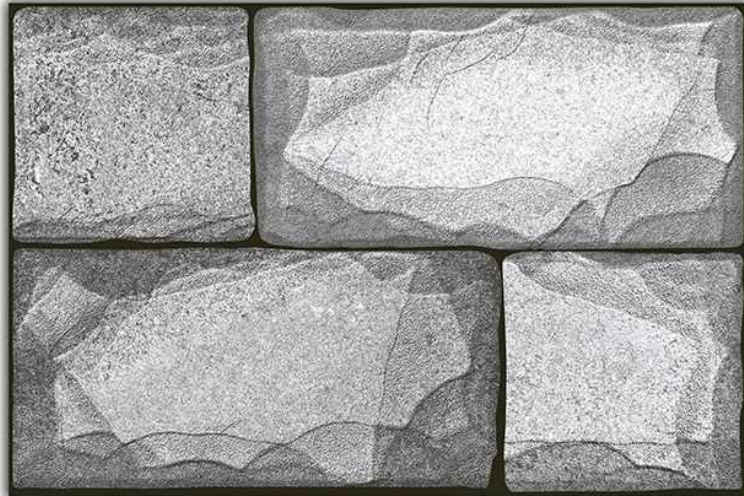

300X450MM
GLOSSY

AL⁺PLUS
CORPORATION

Exclusive Digital Wall Tiles

4551