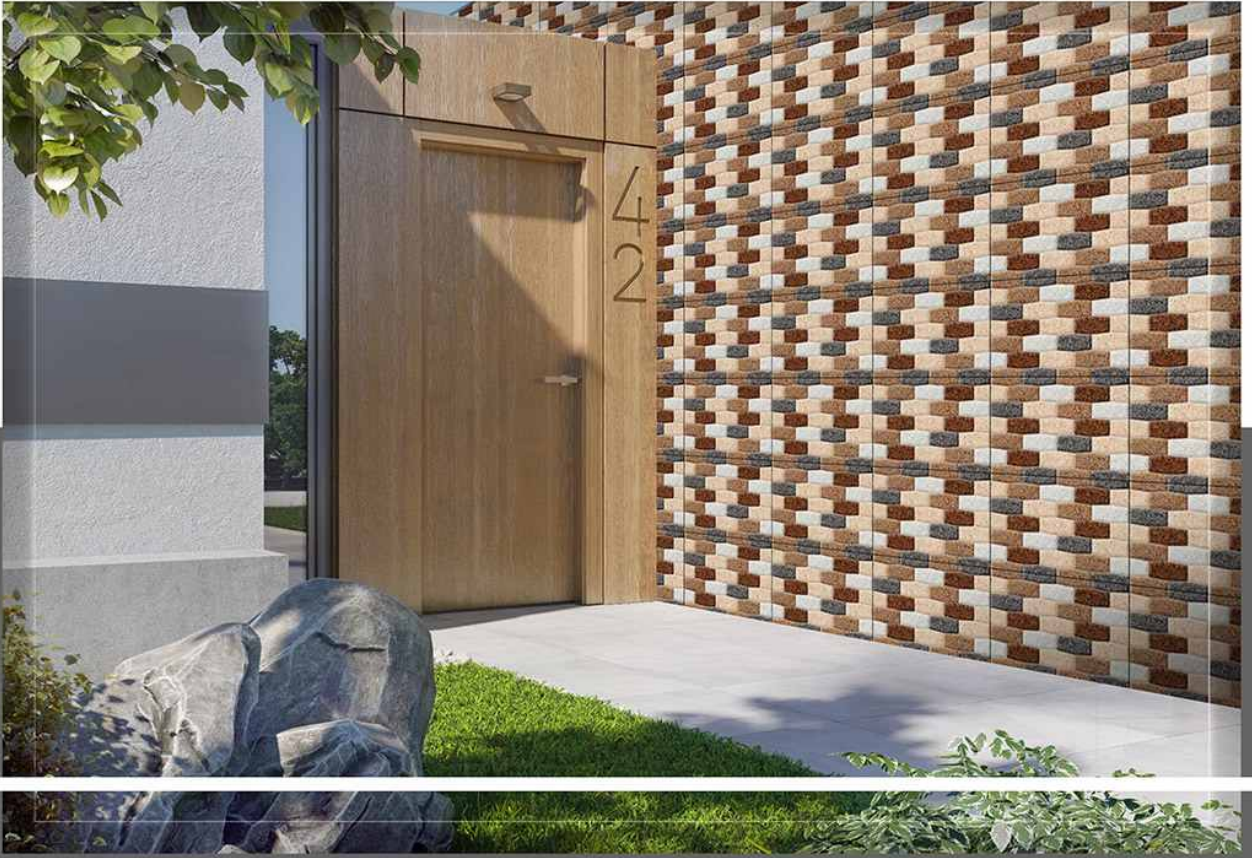

Exclusive Digital Wall Tiles

NORTE NET

300X450MM  
GLOSSY

Exclusive Digital Wall Tiles

NORTE PINE

300X450MM  
GLOSSY

Exclusive Digital Wall Tiles

NORTE SAND