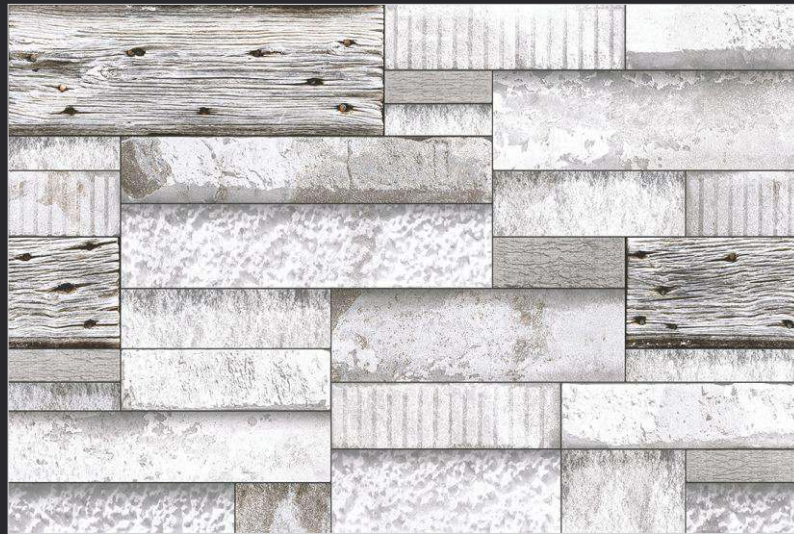

**Matt
Finish**

**Elevation
Series**

5037

WALL APPLICATION

**300x
450mm**

**Wall
Tiles**

**Matt
Finish**

**Elevation
Series**