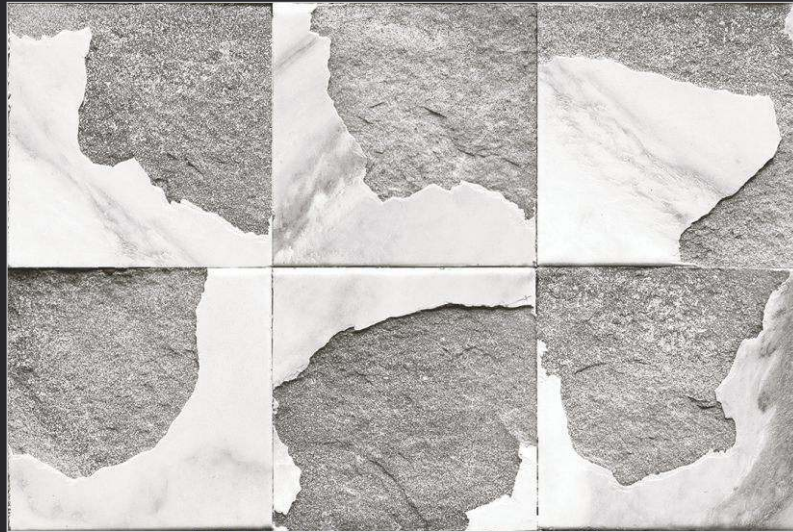

5086

WALL APPLICATION

**300x
450mm**

**Wall
Tiles**

**Matt
Finish**

**Elevation
Series**

5043

WALL APPLICATION