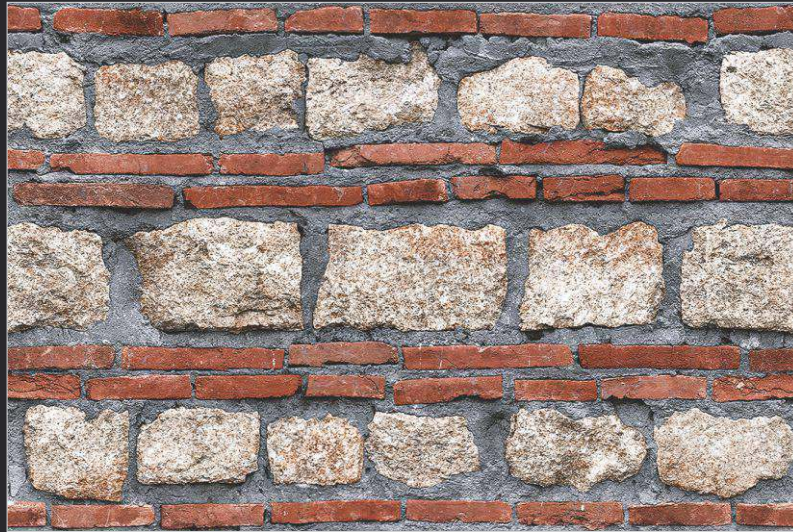

5029

WALL APPLICATION

**300x
450mm**

**Wall
Tiles**

**Matt
Finish**

**Elevation
Series**

5030

WALL APPLICATION