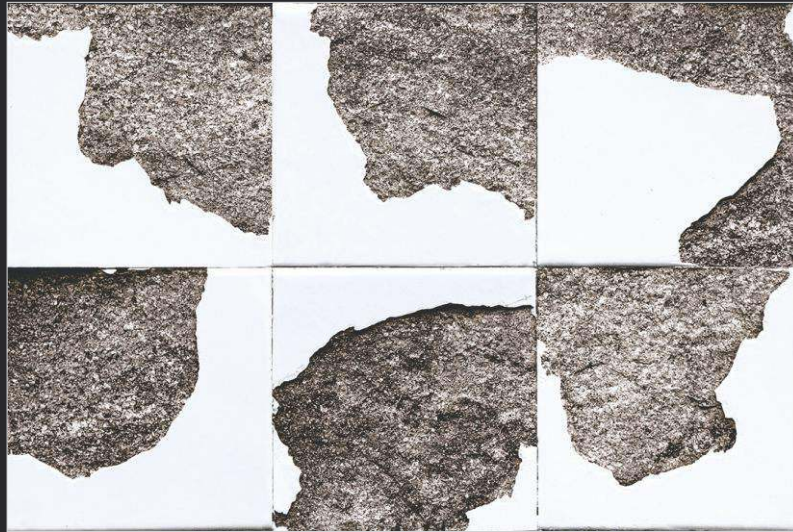

**300x
450mm**

**Wall
Tiles**

**Matt
Finish**

**Elevation
Series**

5045

WALL APPLICATION