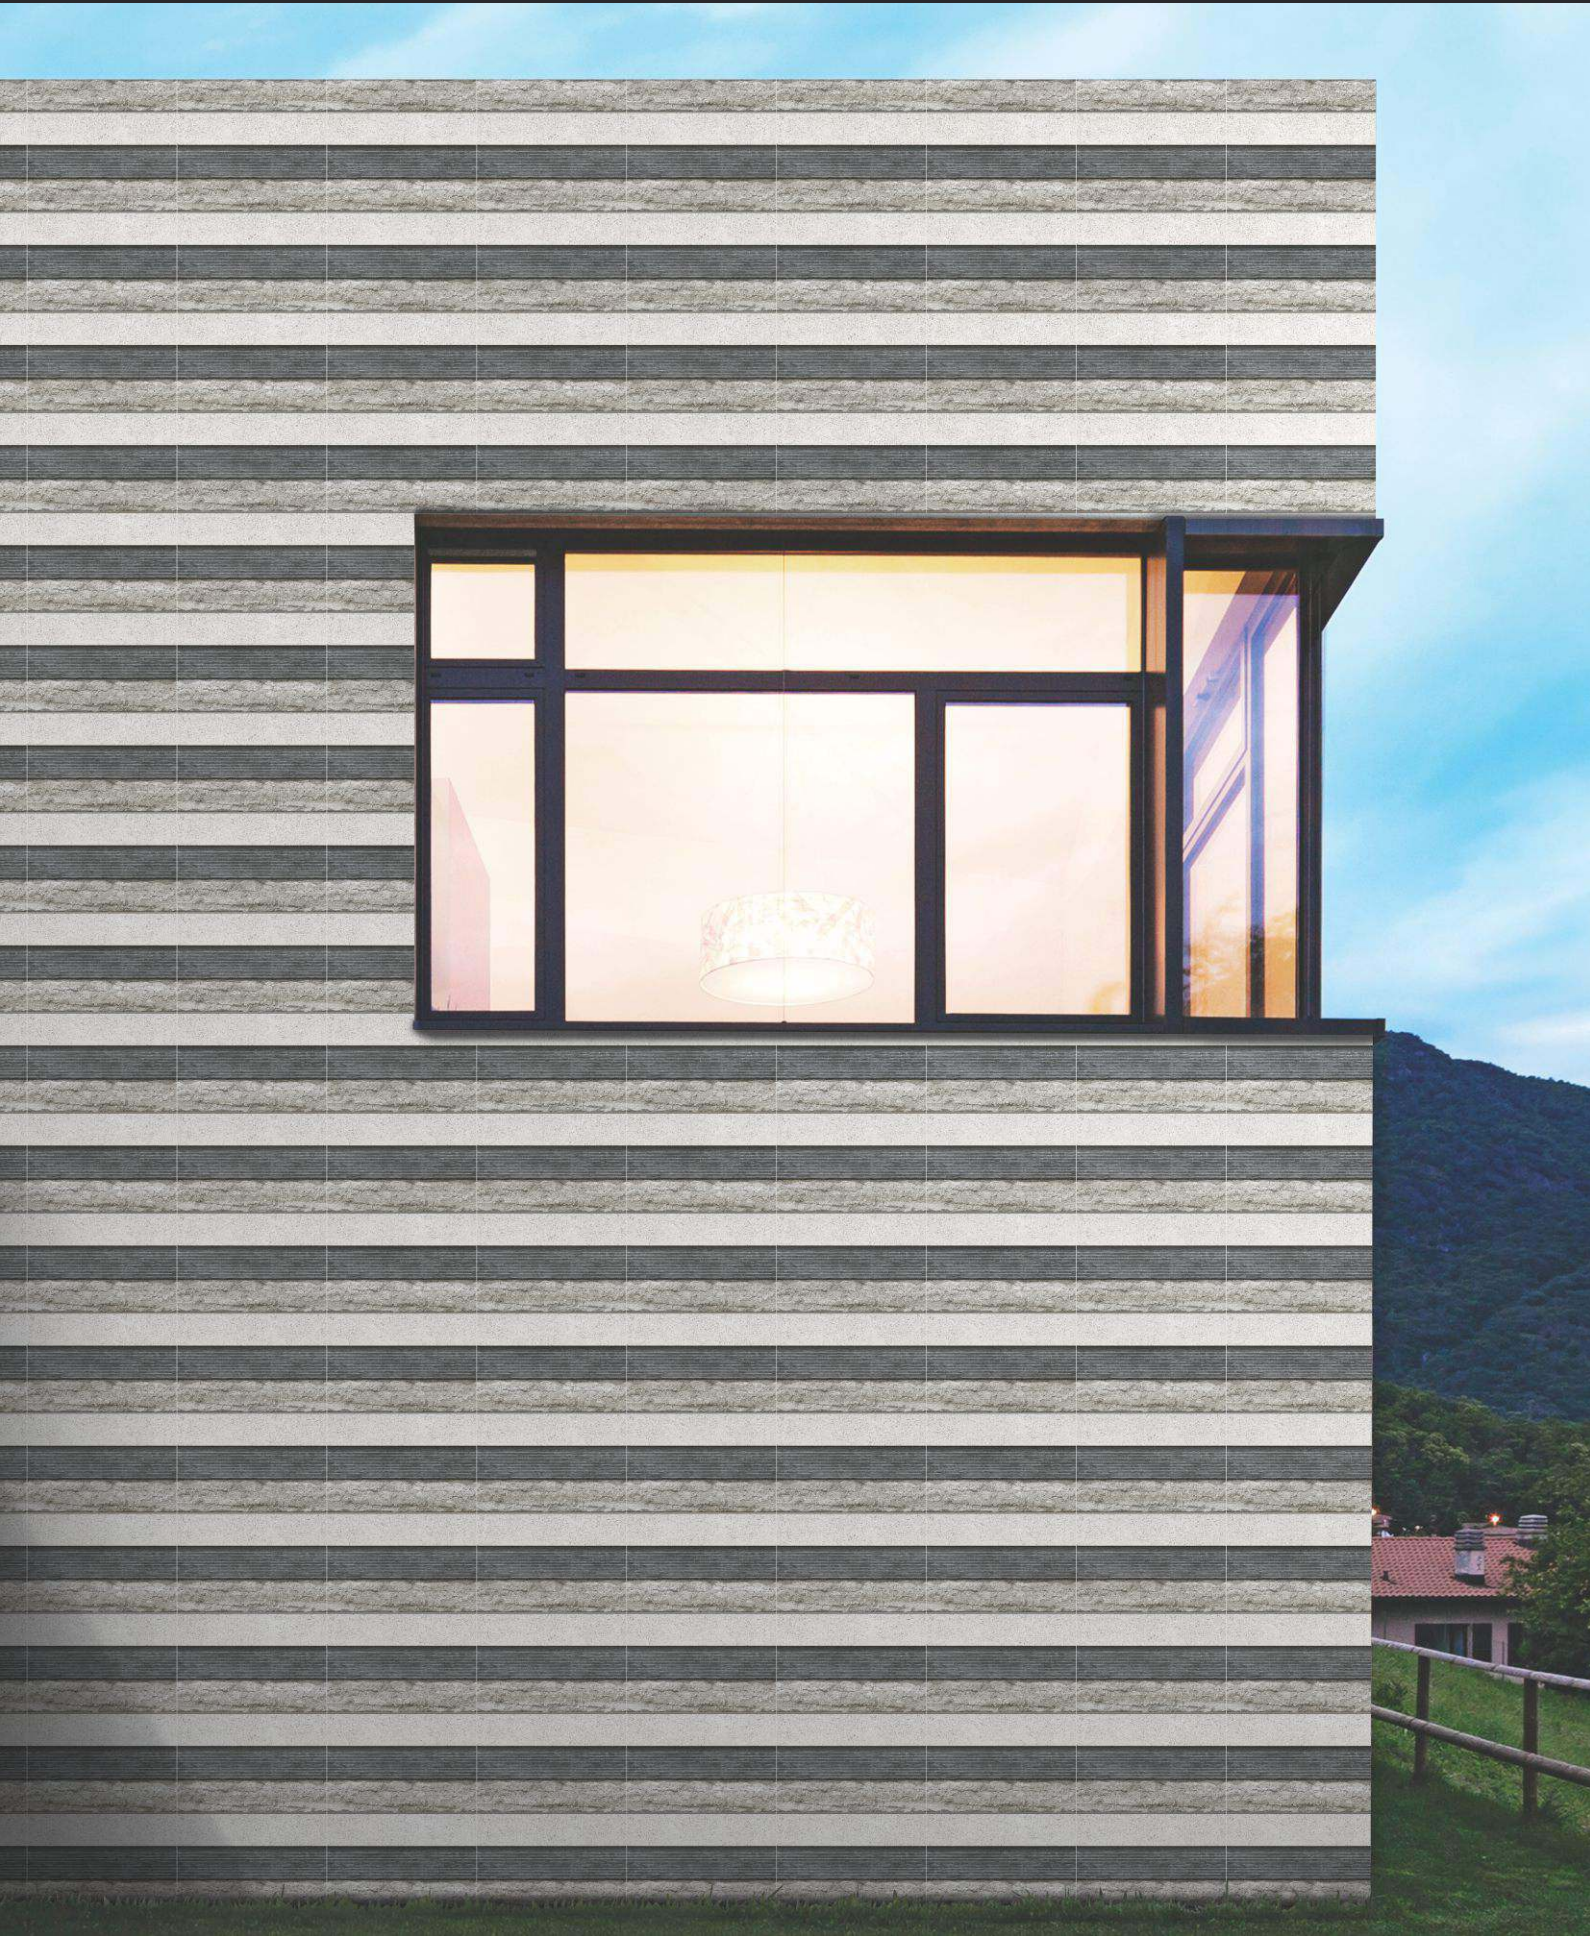

**300x
450mm**

**Wall
Tiles**

**Matt
Finish**

**Elevation
Series**