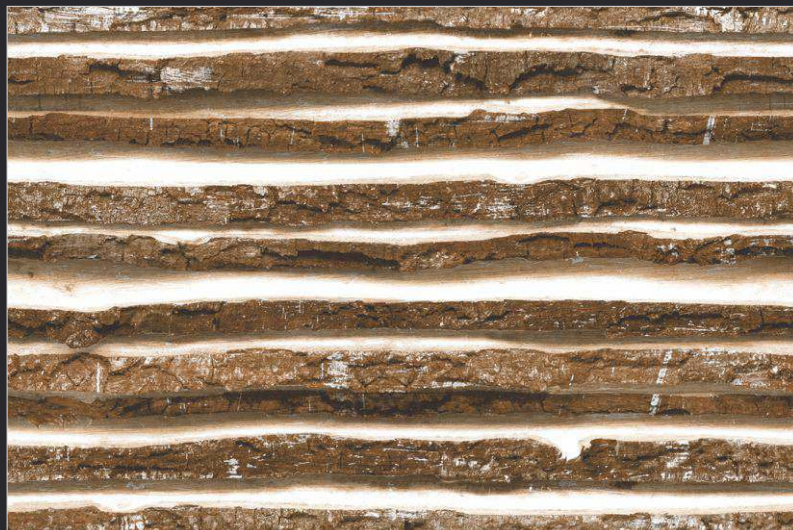

**300x
450mm**

**Wall
Tiles**

**Matt
Finish**

**Elevation
Series**

5004

WALL APPLICATION

**300x
450mm**

**Wall
Tiles**