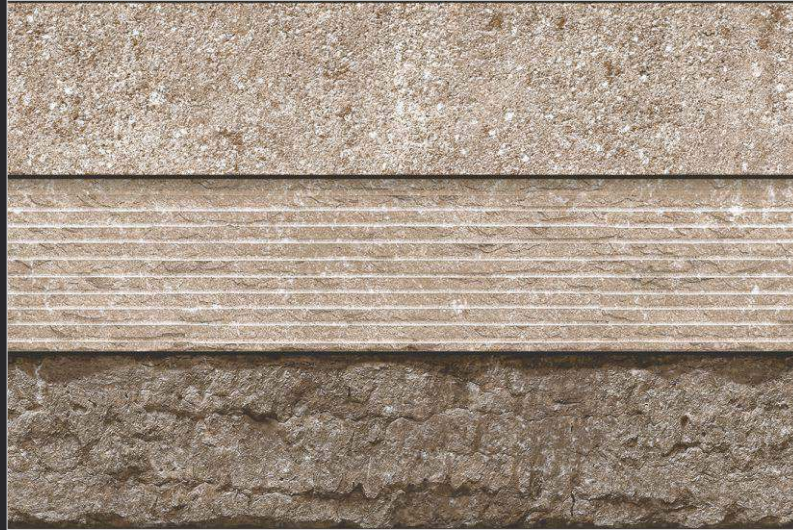

**Matt
Finish**

**Elevation
Series**

5040

WALL APPLICATION

**300x
450mm**

**Wall
Tiles**

**Matt
Finish**

**Elevation
Series**