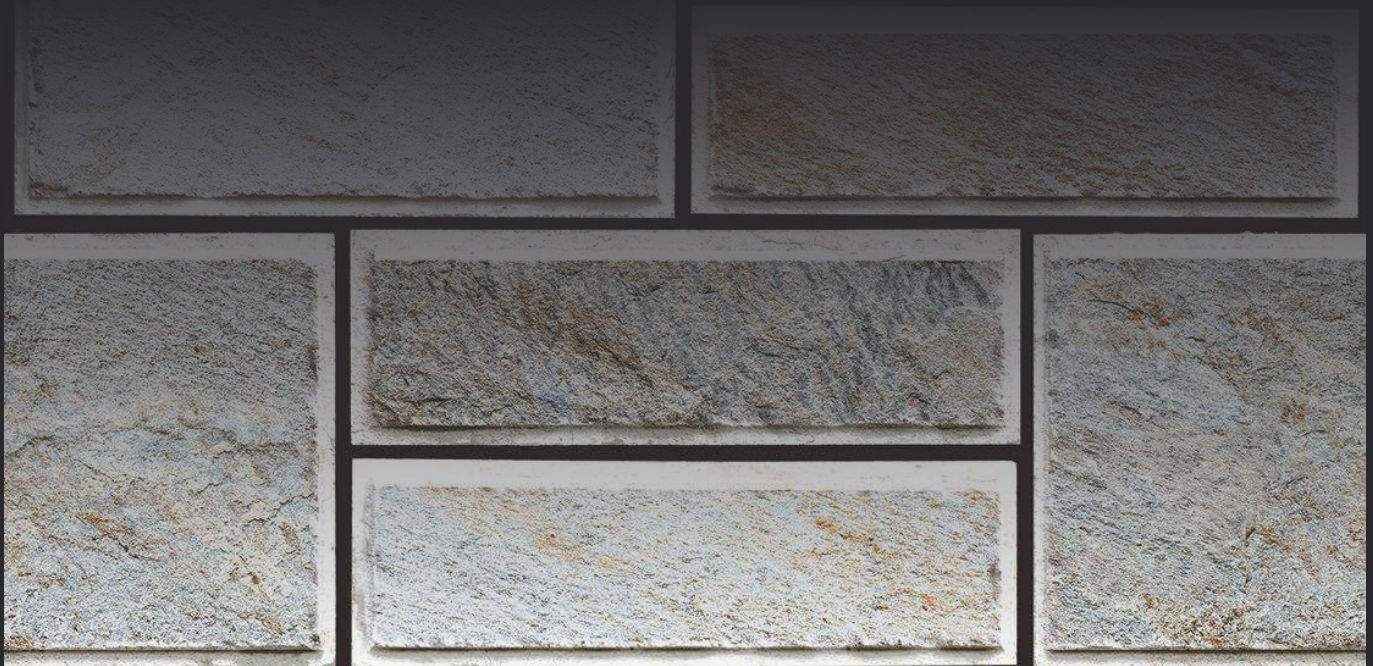

Wall
Tiles

Matt
Finish

Elevation
Series

5074

WALL APPLICATION

**300x
450mm**

**Wall
Tiles**

**Matt
Finish**