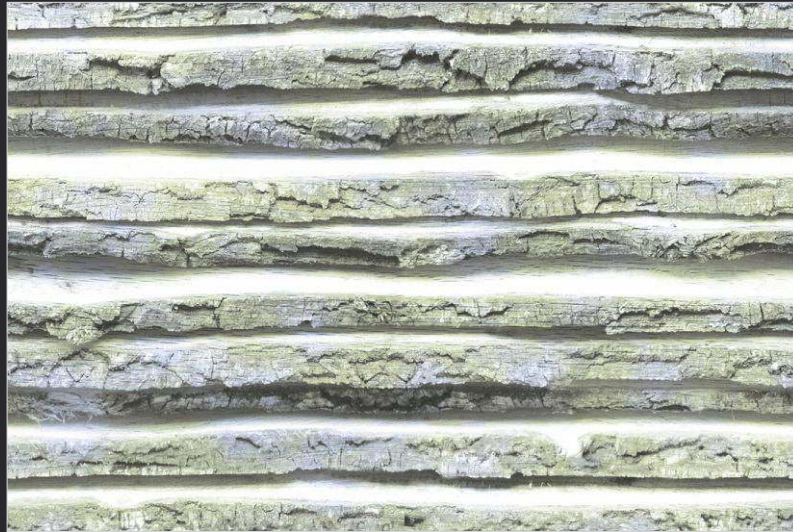

**Matt
Finish**

**Elevation
Series**

5005

WALL APPLICATION

**300x
450mm**

**Wall
Tiles**

**Matt
Finish**

**Elevation
Series**