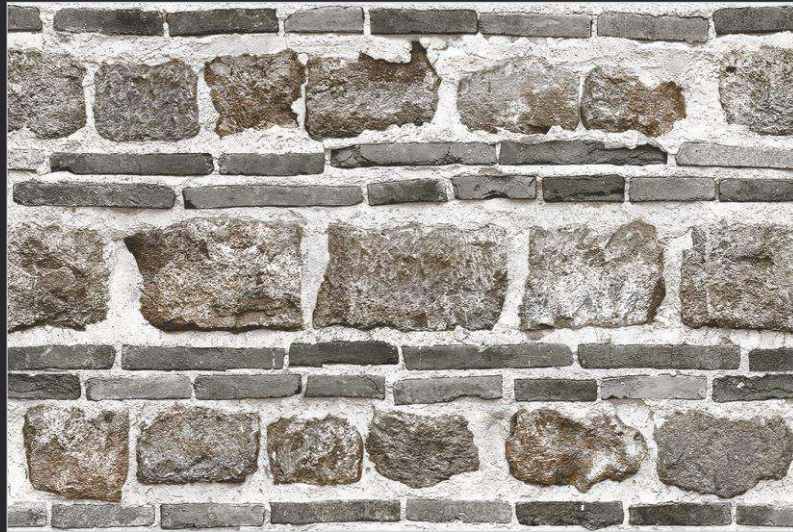

**300x
450mm**

**Wall
Tiles**

**Matt
Finish**

**Elevation
Series**

5031

WALL APPLICATION