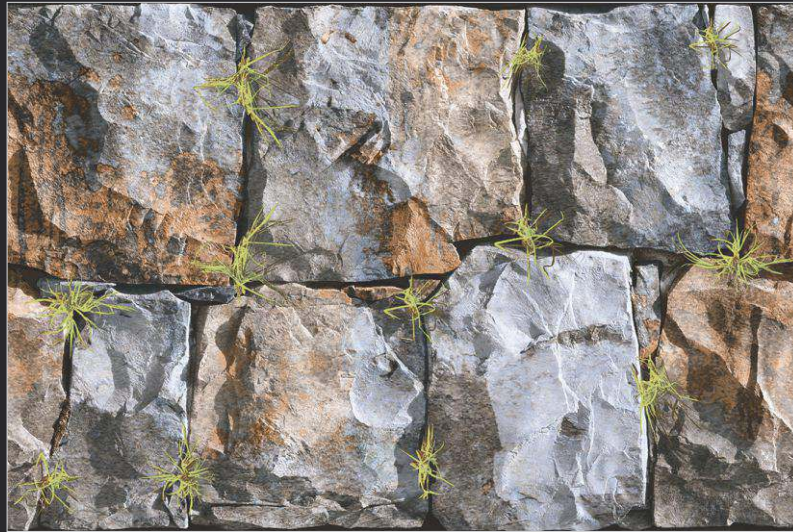

5066

WALL APPLICATION

**300x
450mm**

**Wall
Tiles**

**Matt
Finish**

**Elevation
Series**

**300x
450mm**

**Wall
Tiles**